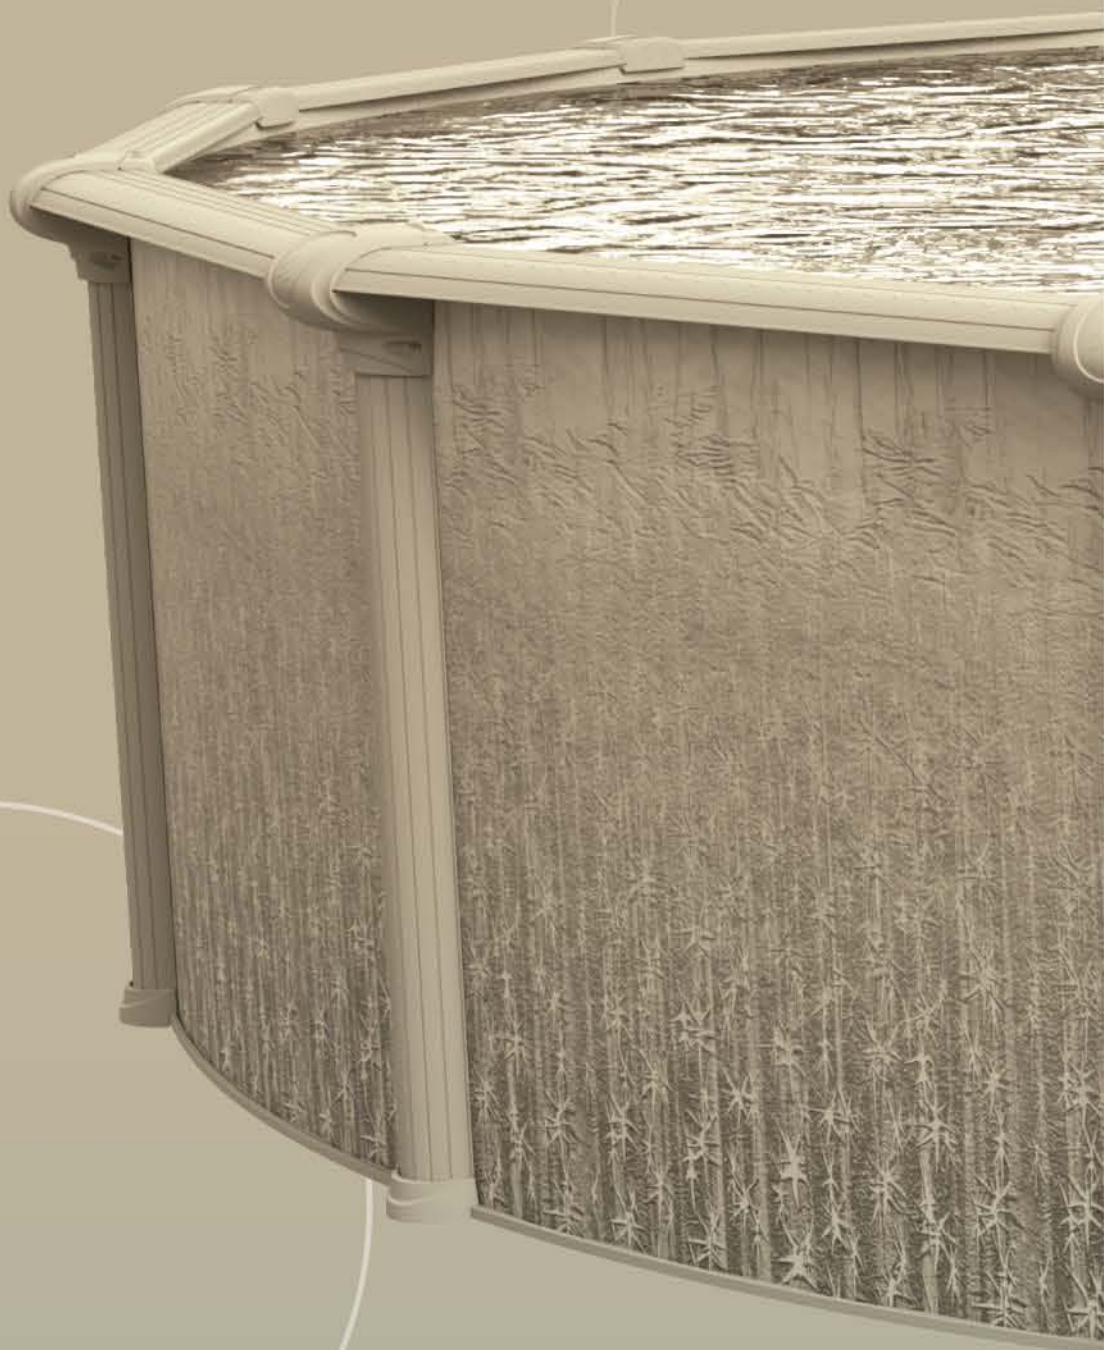

*Beauty, Strength and Design:
a great combination!*

SAHARA STR

What will you be doing this summer?
Superior materials and renowned durability,
The **V7 Steel Series** brings you the ultimate in
steel pools. Take pride in owning a quality steel
pool that is built for the long haul!

MKG-75-1054

Available color and sizes

Color

Ivory

Round

12' 15' 18' 21' 24' 27' 30'

52" Height

Oval

12' x 17' 12' x 24' 15' x 26' 15' x 30' 18' x 33'

52" Height

Features

V7 Steel Series

- 7-inch protected steel top ledges for extra resistance to weather
- Steel uprights treated with Texture-Kote
- Two-piece ledge cover and foot cover for precise fit
- Interlocking stabilizer support system for easy wall installation
- Sahara wall pattern-complements Ivory structure
- Heavy corrugated wall with superior coatings
- Easy to assemble
- Buttress system for oval pools
 - a structurally simplified design with superior strength and durability that is both efficient and attractive